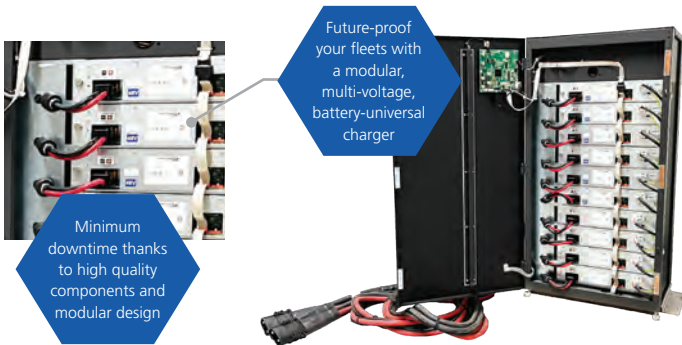

Robust Features. Reliability You Can Depend On.

Low upfront costs allow for maximum ROI – while reaping the benefits of a smart charging system that improves the performance and efficiency of your electric forklift fleet.

With ProCore Edge you can free up warehouse space and reduce demands on personnel. Productivity is enhanced, assets are optimized, battery rooms are eliminated, and workplace safety is improved. Communication with the wireless BMID provides real-time battery data so you can ensure your batteries are properly and safely charged.

ProCore Edge delivers multi-voltage flexibility, and is easily adaptable for any battery type. Built-in features and functionality typically found on premium fast charger solutions ensure that your material handling operation is fully supported - all while being easy to use, safe, and reliable.

ProCore Edge 24 / 36 / 48V

Output Power Rating	6 kW	9 kW	12 kW	15 kW	18 kW	21 kW	24 kW	27 kW	30 kW
Max Output Current (A)	128 / 128 / 104	192 / 192 / 156	256 / 256 / 208	320 / 320 / 260	384 / 384 / 313	448 / 448 / 365	512 / 512 / 417	576 / 576 / 469	640 / 640 / 521
Full Load Amp Draw 480 VAC (A)	9	14	19	24	25	29	33	37	41
Circuit Breaker at 480 VAC	15	20	25	30	35	40	45	50	60
Cabinet	B	B	C	C	D	D	D	D	D

ProCore Edge 48 / 72 / 80 / 96V*

Output Power Rating	9 kW	12 kW	15 kW	18 kW	21 kW	24 kW	27 kW	30 kW
Max Output Current (A)	120 / 111 / 100	160 / 148 / 133	200 / 185 / 167	240 / 222 / 200	280 / 259 / 233	320 / 296 / 267	360 / 333 / 300	400 / 370 / 333
Full Load Amp Draw 480 VAC (A)	14	19	24	26	30	35	39	43
Circuit Breaker at 480 VAC	20	25	30	35	40	45	50	60
Cabinet	B	C	C	D	D	D	D	D

*96V Li-Ion applications only

Cabinet Dimensions			
Type	Bays	Dimensions (inches)	Dimensions (mm)
B	3	8.6”h X 21”w X 14.7”d	472h X 533w X 373d
C	5	24.8”h X 21”w X 14.7”d	630h X 533w X 373d
D	10	40”h x 21”w x 14.8”d	1028h X 537w x 375d