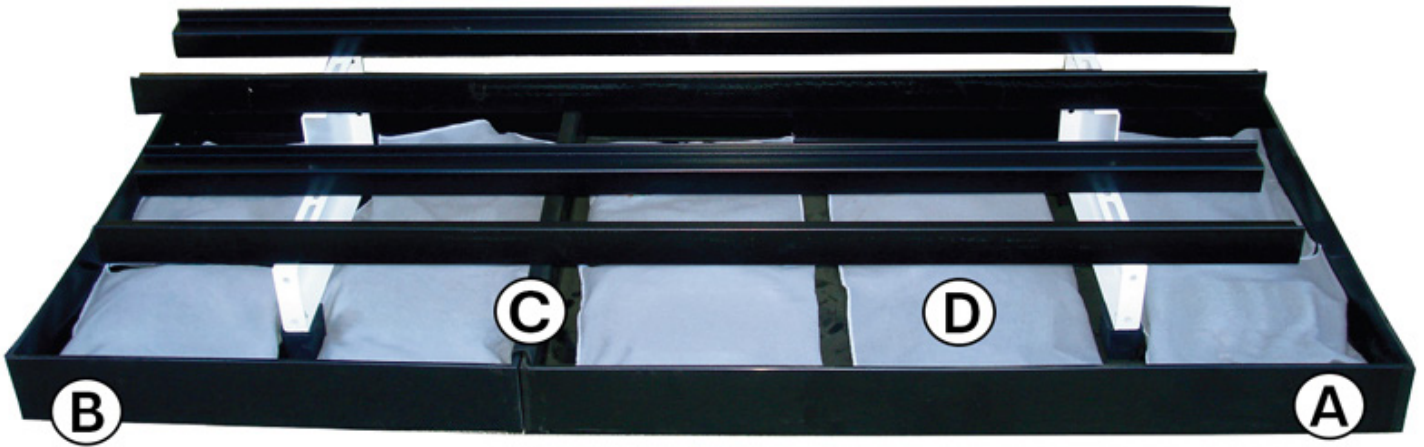

SC67-28P10 • Example System

Above system consists of:

A: Quantity 1	42 in. x 28 in. x 4 in. pan
B: Quantity 1	25 in. x 28 in. x 4 in. pan
C: Quantity 1	27 in. connector
D: Quantity 10	12 in. x 12 in. pillows

**28 Inch Wide Spill
Containment Systems**

Part Number	Size (inches) L x W x H	Number of Pillows
SC37-28P6	37 x 28 x 4	6
SC42-28P6	42 x 28 x 4	6
SC49-28P8	49 x 28 x 4	8
SC50-28P8	50 x 28 x 4	8
SC54-28P8	54 x 28 x 4	8
SC62-28P10	62 x 28 x 4	10
SC67-28P10	67 x 28 x 4	10
SC75-28P12	75 x 28 x 4	12
SC79-28P12	79 x 28 x 4	12
SC84-28P14	94 x 28 x 4	14
SC92-28P14	92 x 28 x 4	14
SC96-28P16	96 x 28 x 4	16
SC104-28P16	104 x 28 x 4	16
SC109-28P18	109 x 28 x 4	18
SC121-28P20	121 x 28 x 4	20
SC126-28P20	126 x 28 x 4	20
SC134-28P22	134 x 28 x 4	22
SC138-28P22	138 x 28 x 4	22
SC142-28P22	142 x 28 x 4	22
SC151-28P24	151 x 28 x 4	24
SC168-28P28	168 x 28 x 4	28
SC176-28P30	176 x 28 x 4	30
SC180-28P30	180 x 28 x 4	30
SC193-28P32	193 x 28 x 4	32
SC217-28P36	217 x 28 x 4	36

**34 Inch Wide Spill
Containment Systems**

Part Number	Size (inches) L x W x H	Number of Pillows
SC37-34P9	37 x 34 x 4	9
SC42-34P9	42 x 34 x 4	9
SC49-34P12	49 x 34 x 4	12
SC50-34P12	50 x 34 x 4	12
SC54-34P12	54 x 34 x 4	12
SC62-34P15	62 x 34 x 4	15
SC67-34P15	67 x 34 x 4	15
SC75-34P18	75 x 34 x 4	18
SC79-34P18	79 x 34 x 4	18
SC84-34P21	84 x 34 x 4	21
SC92-34P21	92 x 34 x 4	21
SC96-34P24	96 x 34 x 4	24
SC104-34P24	104 x 34 x 4	24
SC109-34P27	109 x 34 x 4	27
SC121-34P30	121 x 34 x 4	30
SC126-34P30	126 x 34 x 4	30
SC134-34P33	134 x 34 x 4	33
SC138-34P33	138 x 34 x 4	33
SC142-34P33	142 x 34 x 4	33
SC151-34P36	151 x 34 x 4	36
SC168-34P42	168 x 34 x 4	42
SC176-34P45	176 x 34 x 4	45
SC180-34P45	180 x 34 x 4	45
SC193-34P48	193 x 34 x 4	48
SC217-34P54	217 x 34 x 4	54

**42 Inch Wide Spill
Containment Systems**

Part Number	Size (inches) L x W x H	Number of Pillows
SC23-42P6	23 x 42 x 4	6
SC28-42P6	28 x 42 x 4	6
SC34-42P9	34 x 42 x 4	9
SC46-42P12	46 x 42 x 4	12
SC51-42P12	51 x 42 x 4	12
SC57-42P15	57 x 42 x 4	15
SC62-42P15	62 x 42 x 4	15
SC68-42P15	68 x 42 x 4	15
SC74-42P18	74 x 42 x 4	18
SC84-42P21	84 x 42 x 4	21
SC90-42P21	90 x 42 x 4	21
SC96-42P24	96 x 42 x 4	24
SC102-42P24	102 x 42 x 4	24
SC107-42P27	107 x 42 x 4	27
SC114-42P30	114 x 42 x 4	30
SC119-42P30	119 x 42 x 4	30
SC125-42P30	125 x 42 x 4	30
SC130-42P30	130 x 42 x 4	30
SC136-42P33	136 x 42 x 4	33
SC148-42P36	148 x 42 x 4	36
SC159-42P39	159 x 42 x 4	39
SC164-42P39	164 x 42 x 4	39
SC170-42P42	170 x 42 x 4	42
SC198-42P50	198 x 42 x 4	50
SC221-42P56	221 x 42 x 4	56